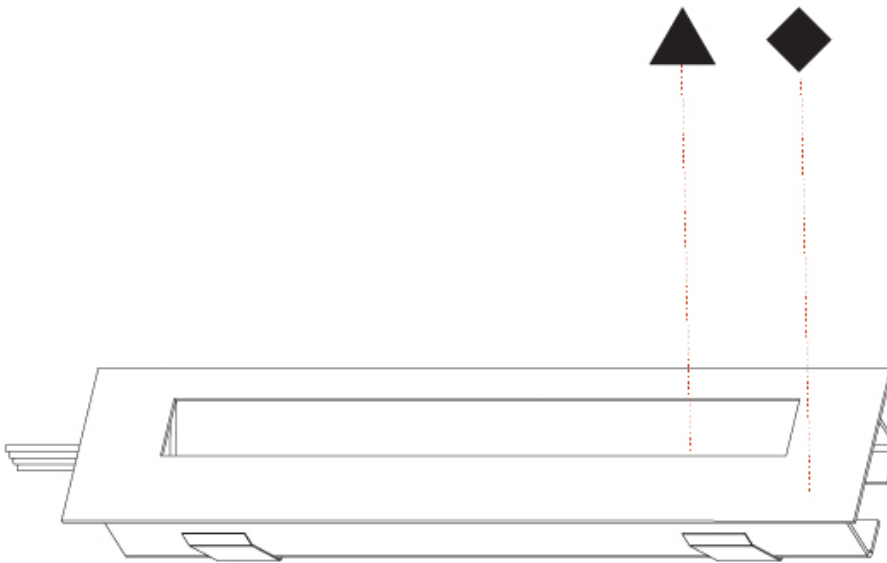

## DELIGHT STRING STEP WIDE RECESSED

A35702-

PROJECT

TYPE

SPECIFIER

QUANTITY

DATE

A